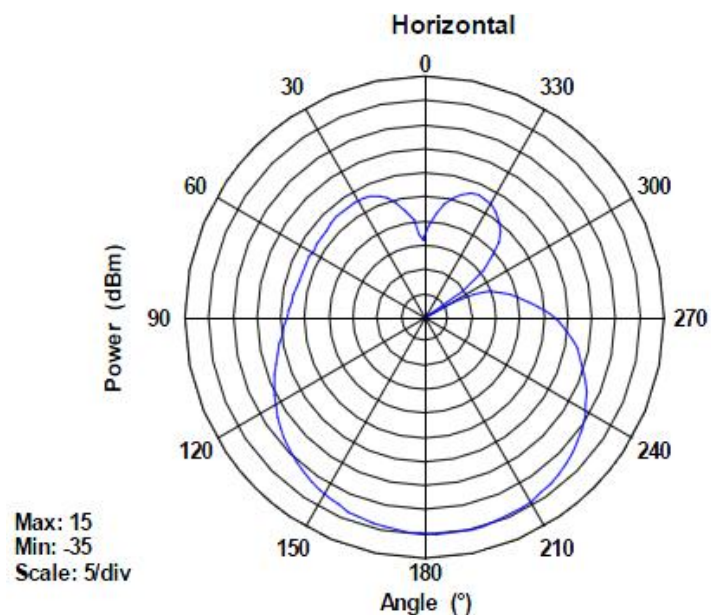

TESTING REPORT:

3.Pattern

Ant 1 Pattern Plot.