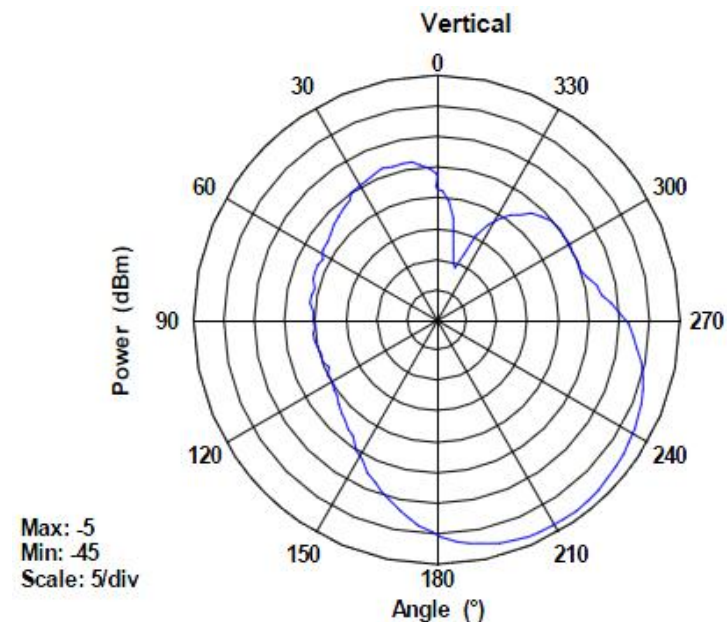

TESTING REPORT:

3.Pattern

Ant 1 Pattern Plot.