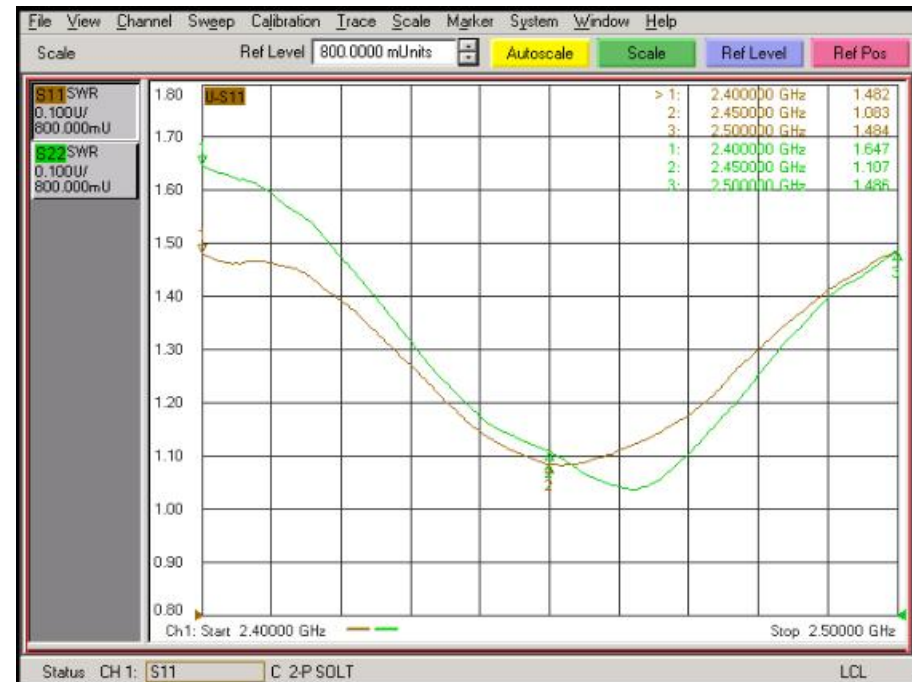

TESTING REPORT:

1.Return Loss

2. V.S.W.R