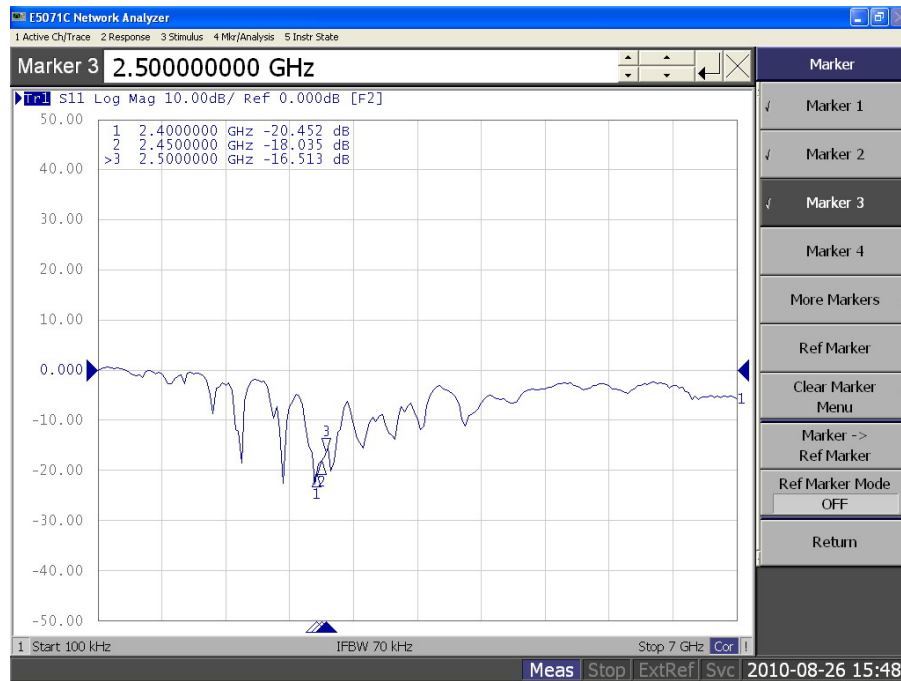

- Designed for wireless LAN communications
- Mounts easy for outdoor or indoor application.
- Designed to obtain maximum gain
- Made with weatherproof and corrosion resistant

Technical Information	
Frequency :	2400 - 2483MHz
Polarization:	Vertical
Gain:	18dBi
Beam width deg:	Horz.35°Vert.18°
VSWR:	≤ 1.5:1
Impedance:	50 ohm
Dimensions	
Size:	L253 x W253 x H70mm
Weight:	1300g
Connector:	SMA-type / Female

### TESTING REPORT: 1. VSWR