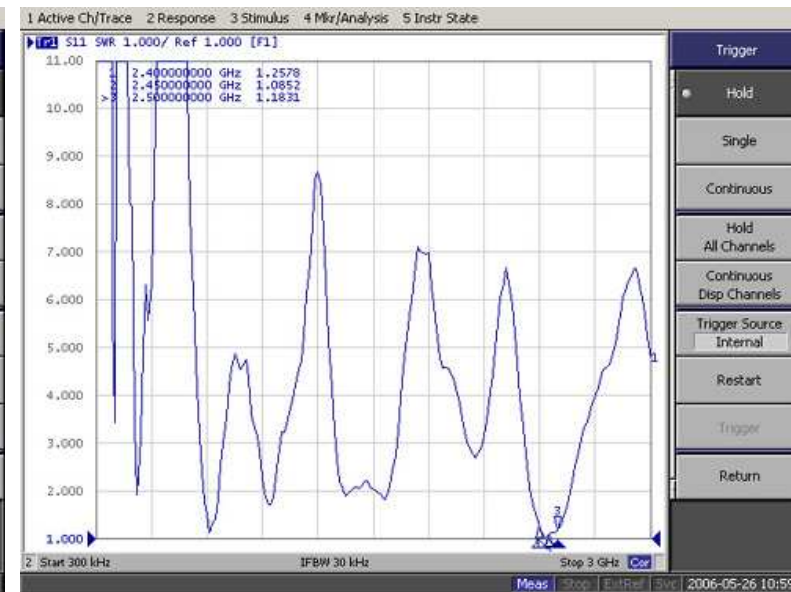

TESTING REPORT: 1. VSWR