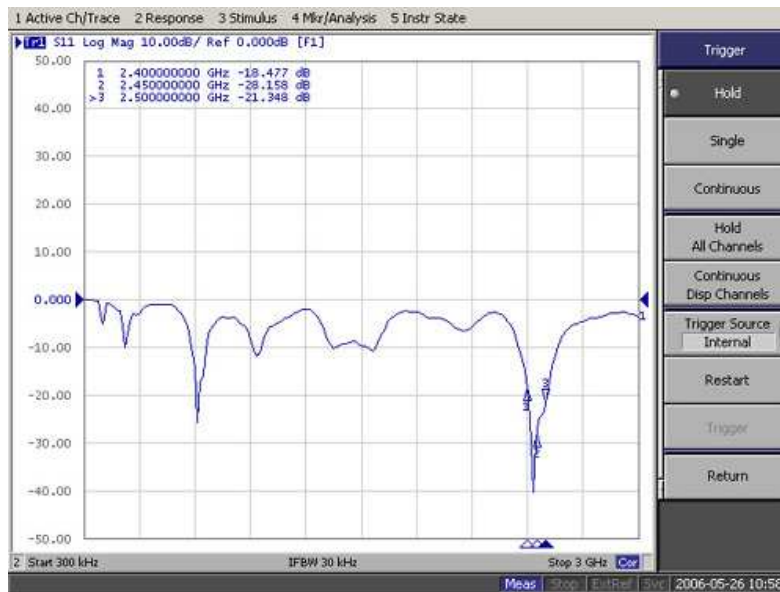

TESTING REPORT: 1. VSWR