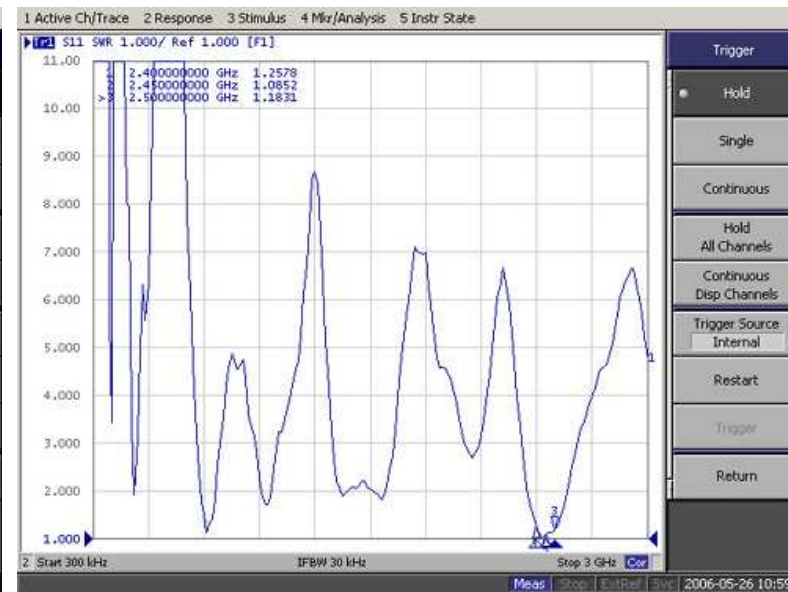

TESTING REPORT: 1. VSWR