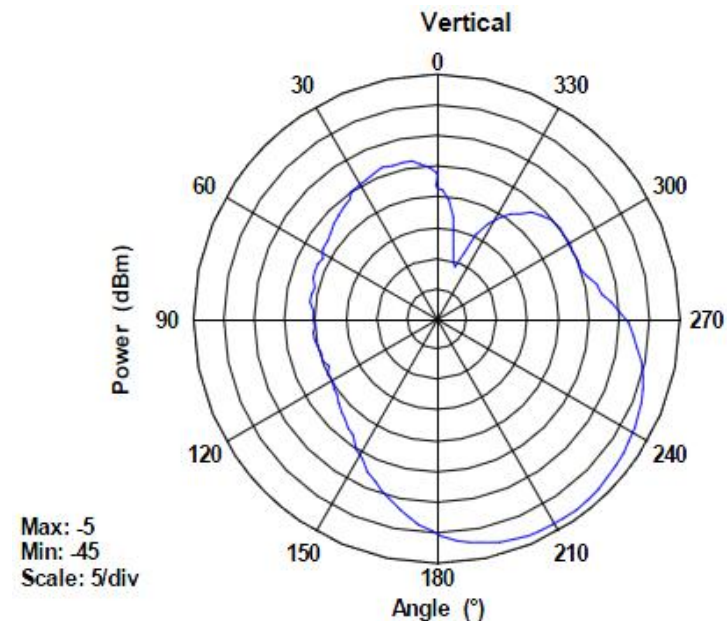

TESTING REPORT:

3. Pattern

Ant 1 Pattern Plot.