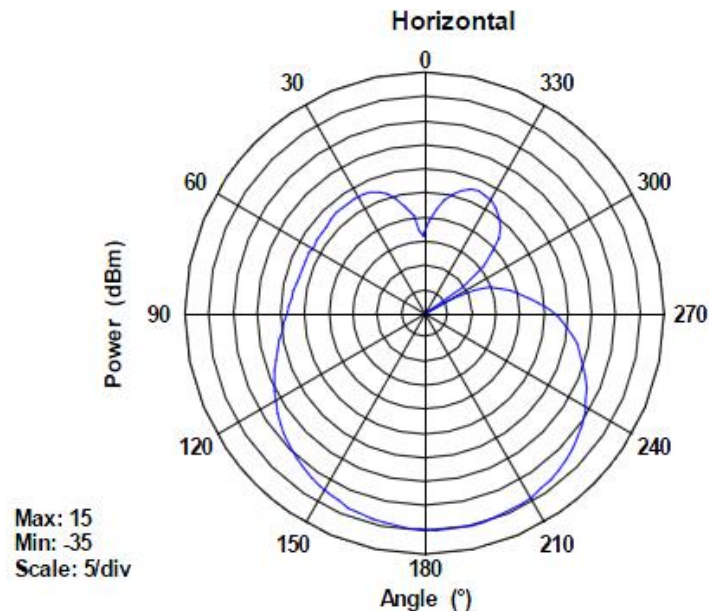

TESTING REPORT:

3. Pattern

Ant 1 Pattern Plot.