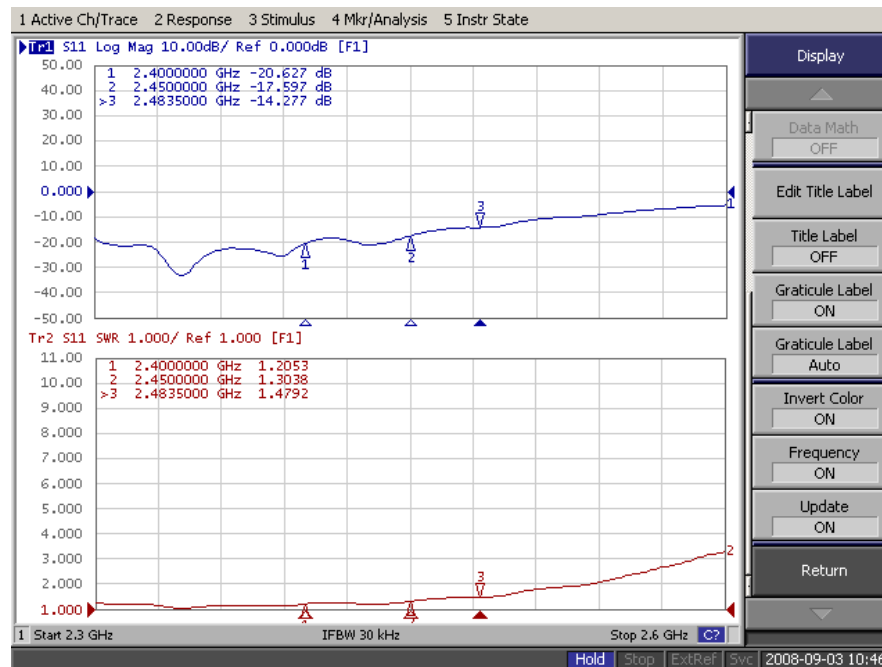

TESTING REPORT: 1. VSWR