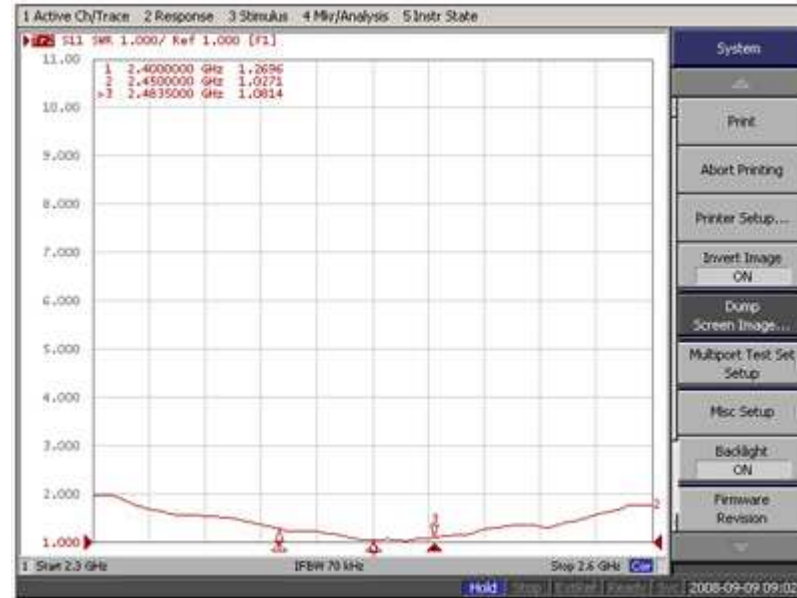

TESTING REPORT: 1. VSWR

TESTING REPORT: 2. Pattern