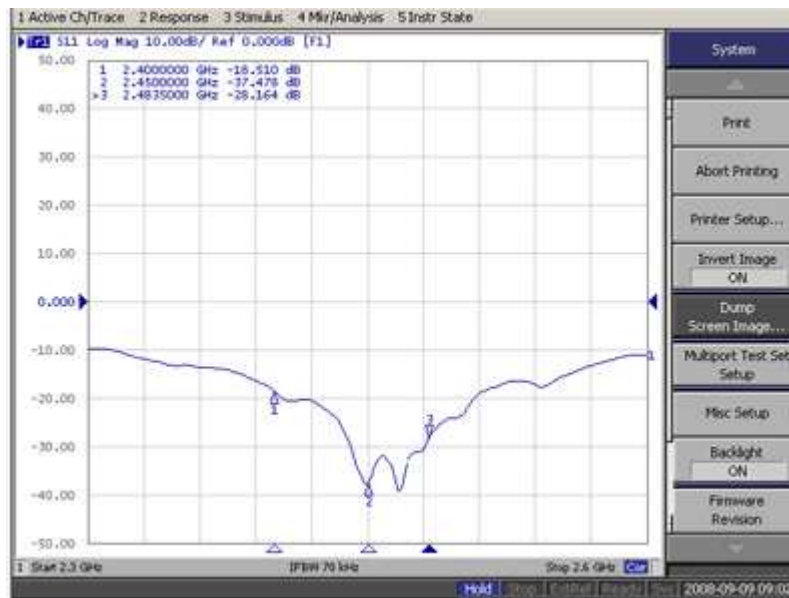

TESTING REPORT: 1. VSWR

TESTING REPORT: 2. Pattern