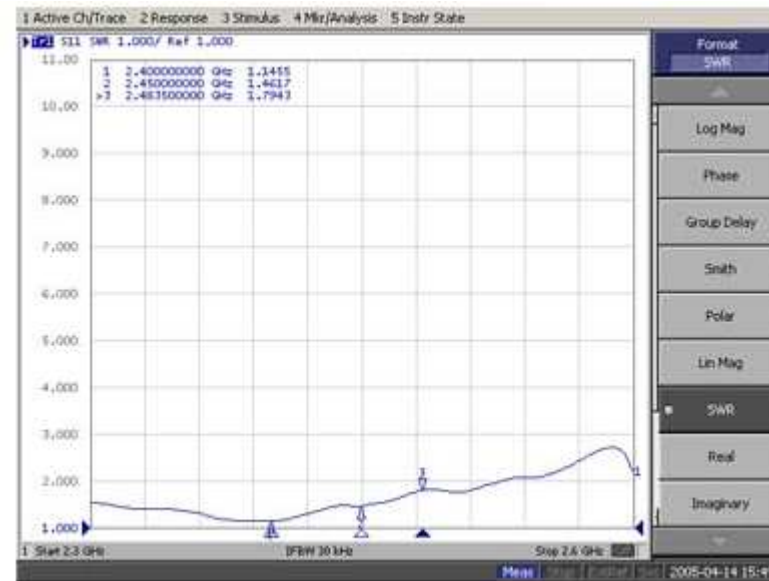

TESTING REPORT: 1. VSWR