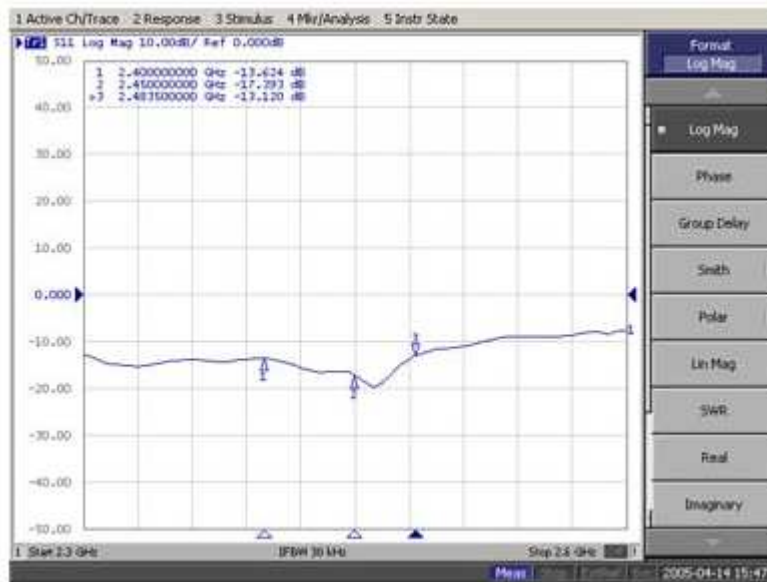

TESTING REPORT: 1. VSWR