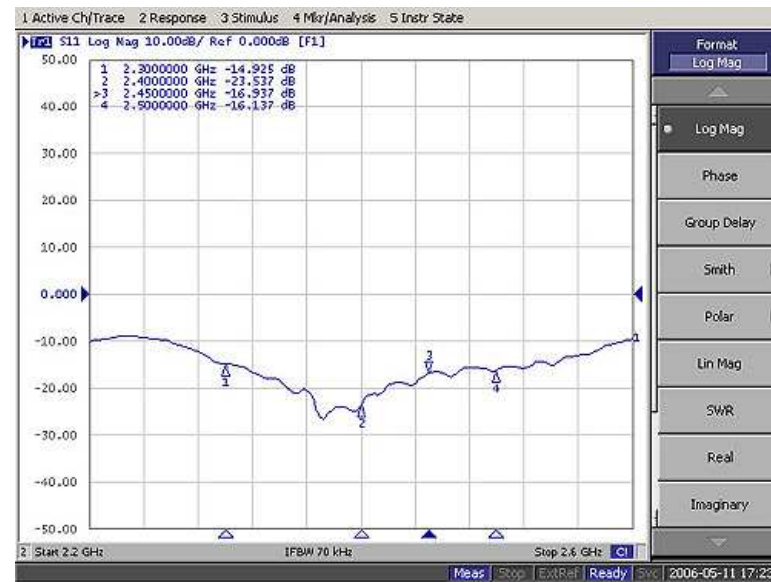

TESTING REPORT: 1. VSWR