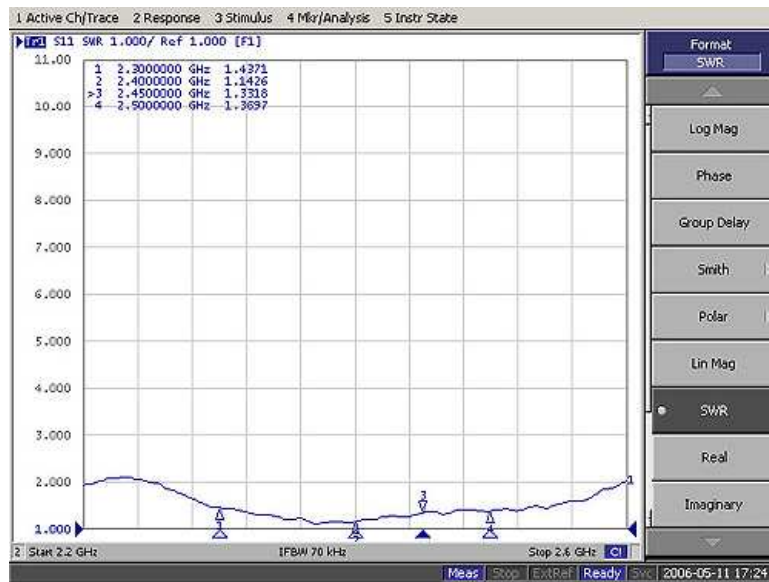

TESTING REPORT: 1. VSWR