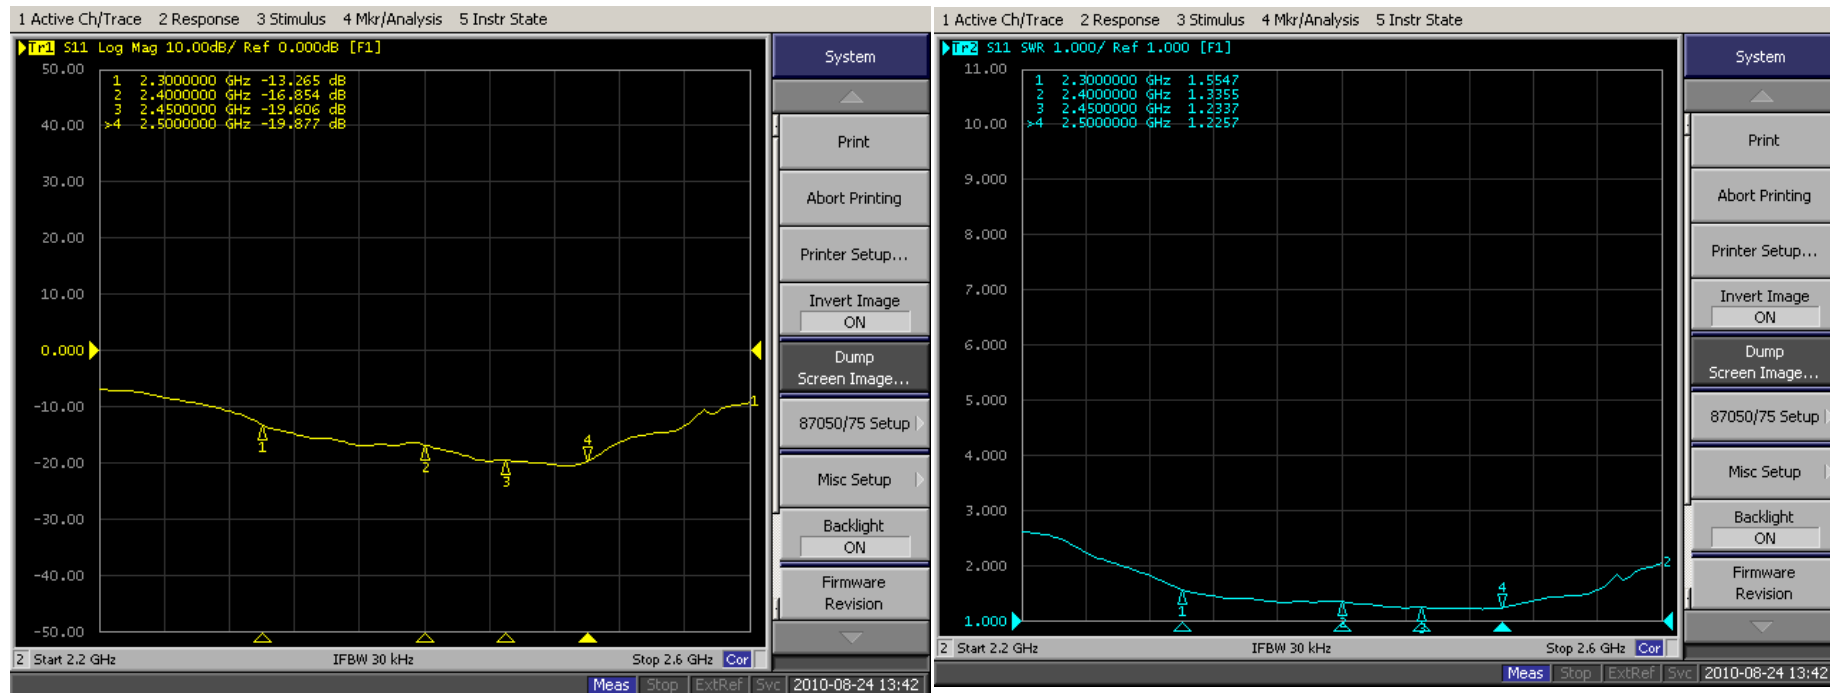

TESTING REPORT:

1. Return Loss

2. V.S.W.R