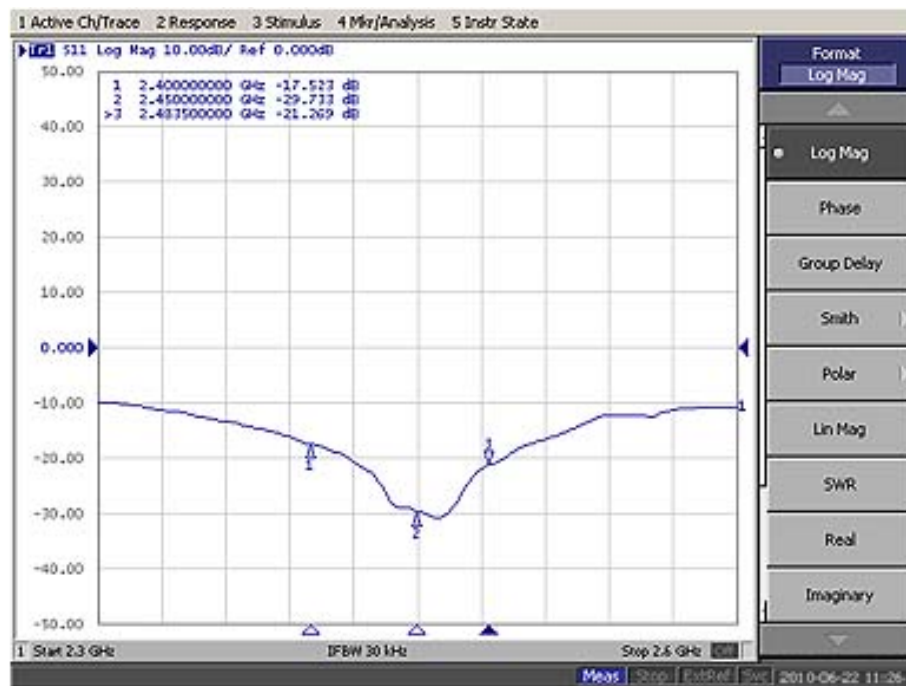

TESTING REPORT:

1.Return Loss

2. V.S.W.R