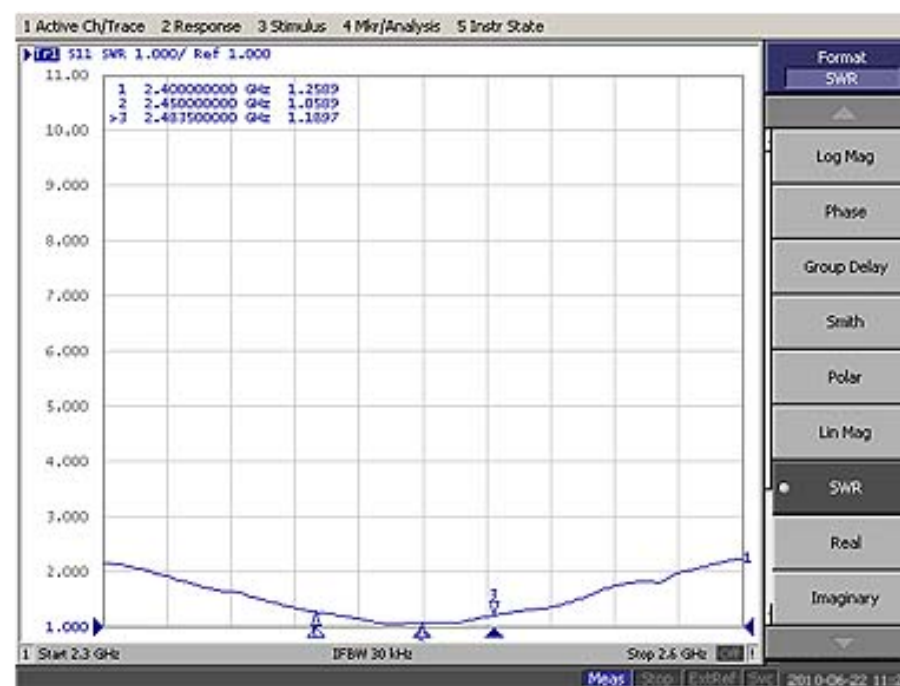

TESTING REPORT:

1.Return Loss

2. V.S.W.R