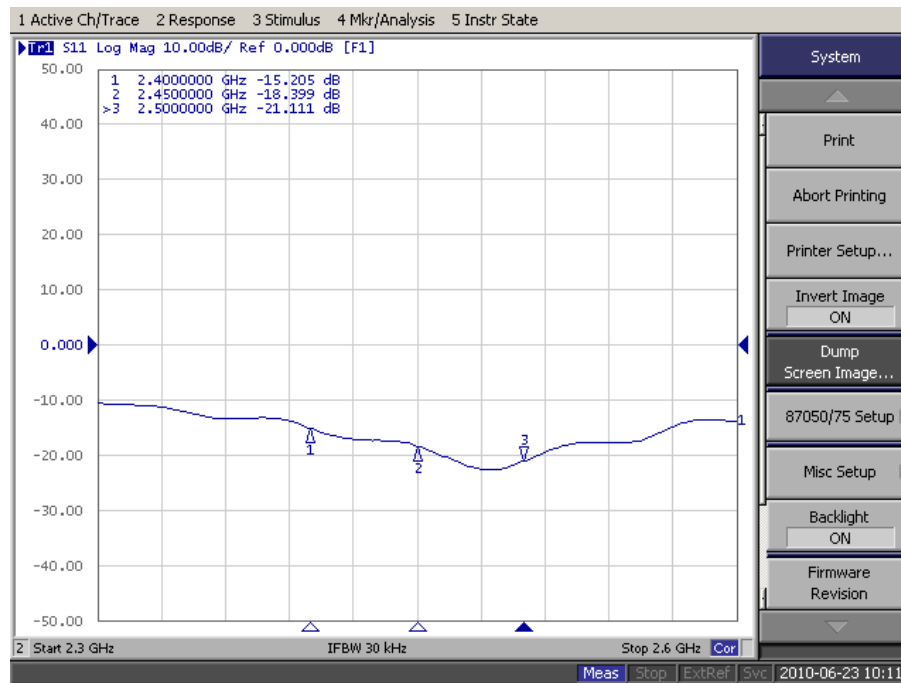

TESTING REPORT:

1.Return Loss

2. V.S.W.R