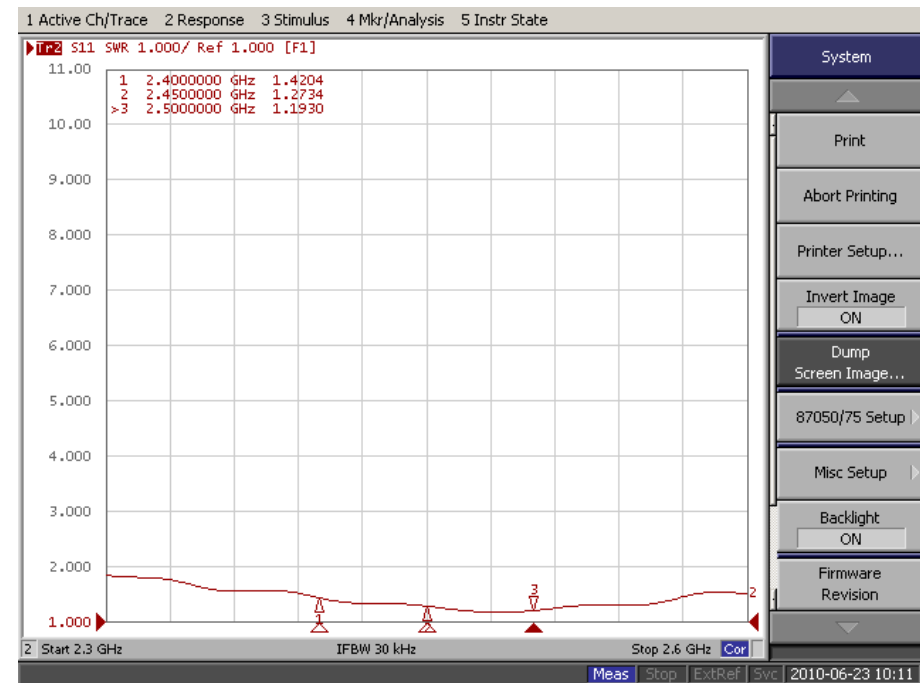

TESTING REPORT:

1.Return Loss

2. V.S.W.R