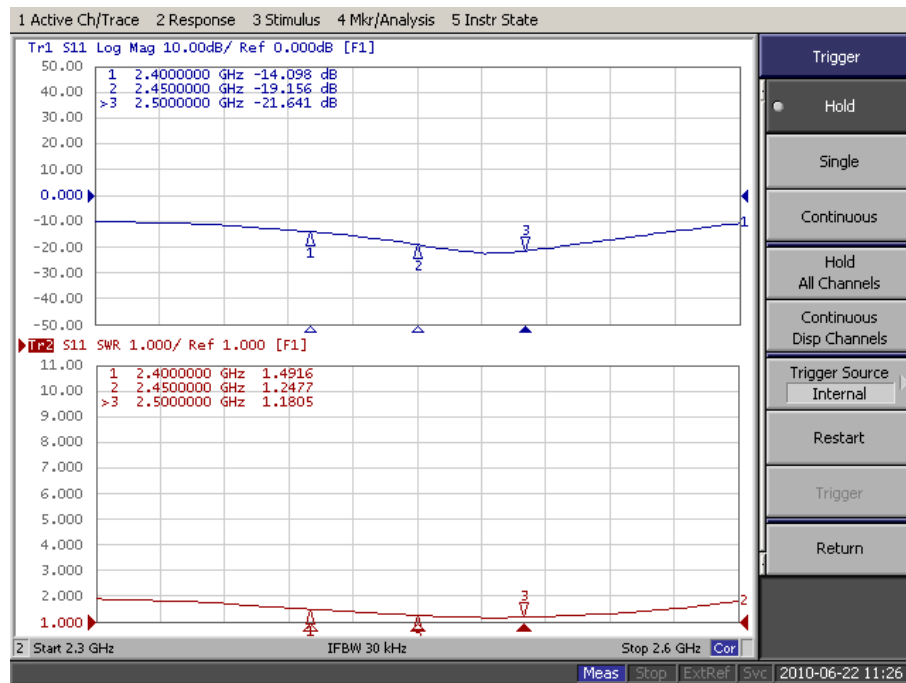

TESTING REPORT:

1. Return Loss

2. V.S.W.R