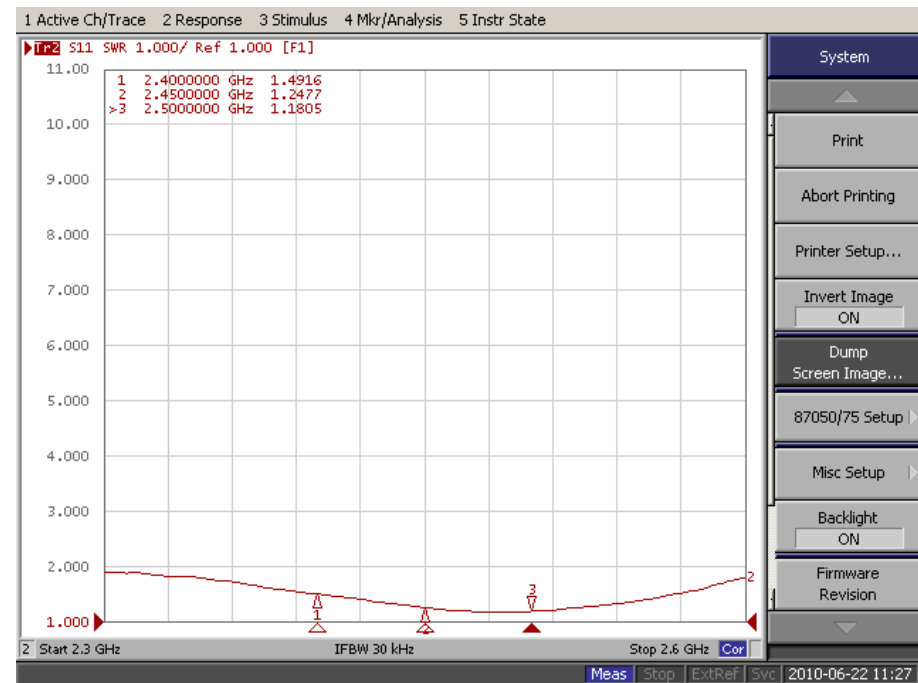

TESTING REPORT:

1. Return Loss

2. V.S.W.R