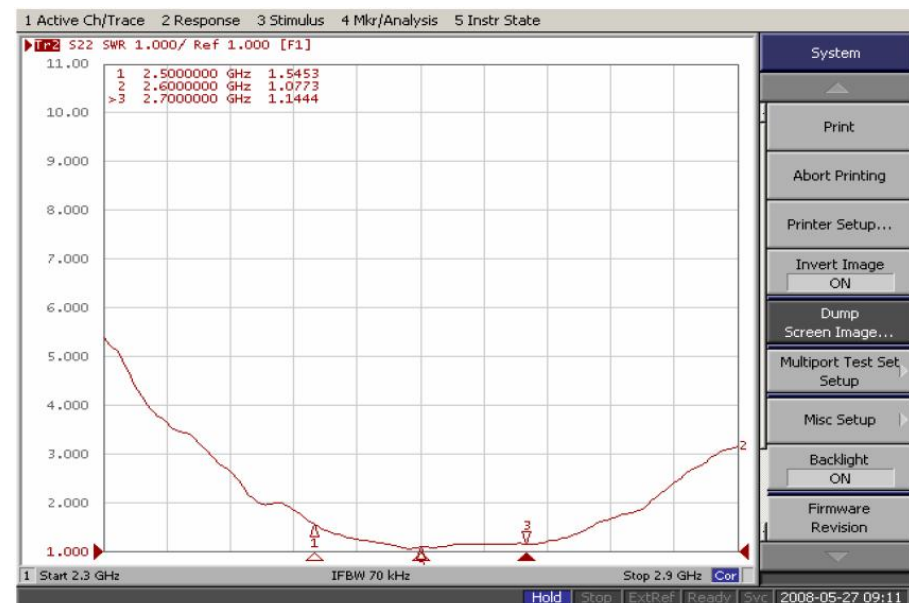

TESTING REPORT:

1. Return Loss

2. V.S.W.R