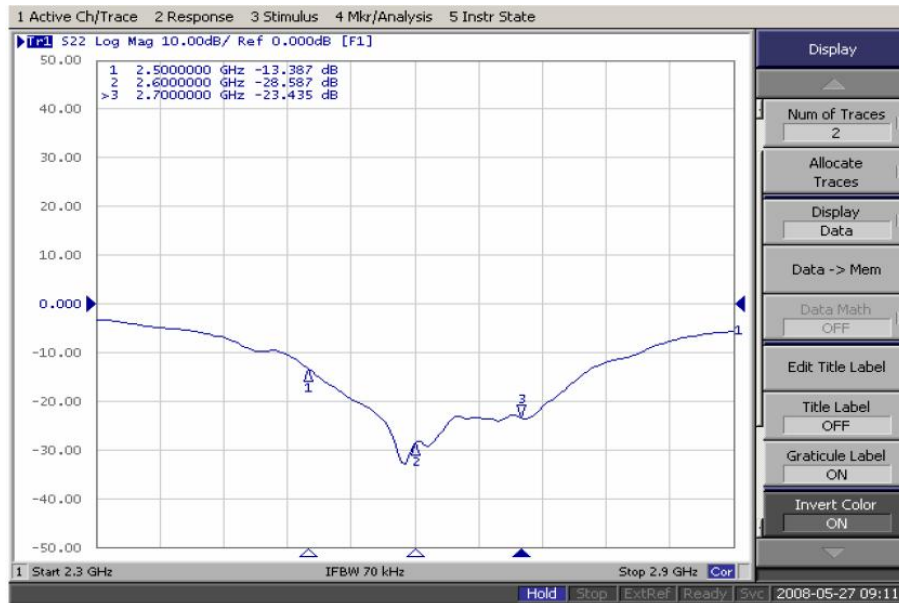

TESTING REPORT:

1. Return Loss

2. V.S.W.R