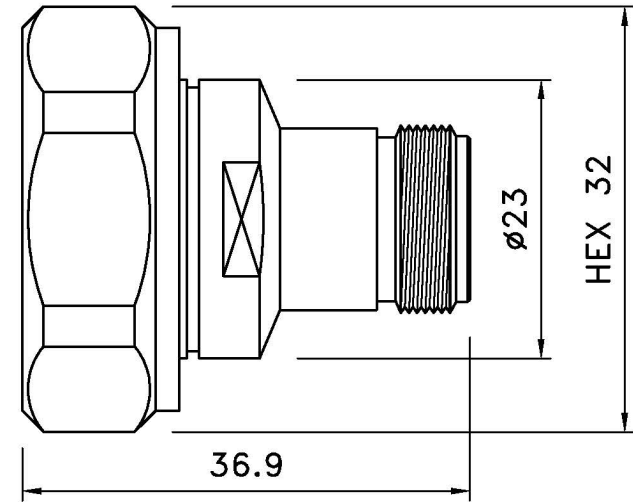

SMA FEMALE TO CRC9 MALE

7/16 MALE TO N FEMALE

SERIES NO.
SMA-1074
SERIES NO.
SMA-1073

SERIES NO.
716-2102
SERIES NO.
716-2103

SMA FEMALE TO TS9 MALE

7/16 FEMALE TO N FEMALE

Prohibit re-circulating

RoHS
COMPLIANT

華耀科技有限公司
Hwa Yao Technologies co.,Ltd

TITLE
SMA ' 7/16 ADAPTER
DRAWING NO.
P13