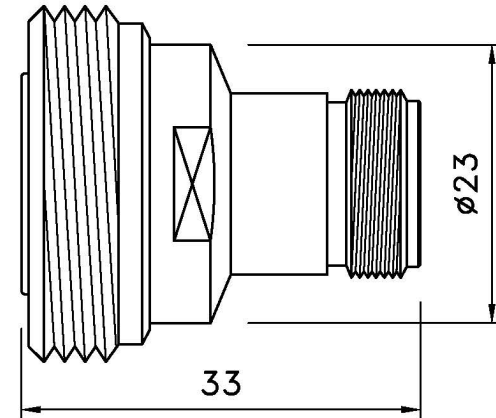

SMA FEMALE TO CRC9 MALE

7/16 MALE TO N FEMALE

SERIES NO.
SMA-1074
SERIES NO.
SMA-1073

SERIES NO.
716-2102
SERIES NO.
716-2103

SMA FEMALE TO TS9 MALE

7/16 FEMALE TO N FEMALE

Prohibit re-circulating

RoHS
COMPLIANT

華耀科技有限公司
Hwa Yao Technologies co.,Ltd

TITLE
SMA ' 7/16 ADAPTER
DRAWING NO.
P13