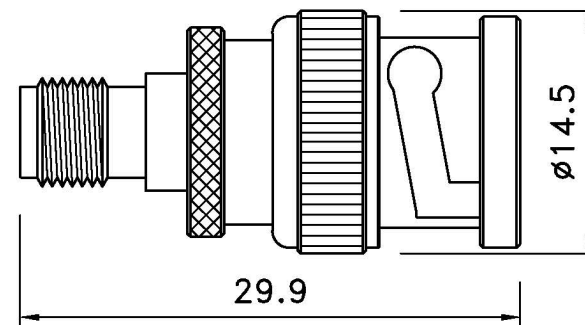

SMA MALE TO BNC MALE

SMA FEMALE TO BNC MALE

SERIES NO.
SMA-1033
SERIES NO.
SMA-1031

SERIES NO.
SMA-1028
SERIES NO.
SMA-1026

SMA MALE TO BNC FEMALE

SMA FEMALE TO BNC FEMALE

Prohibit re-circulating

RoHS
COMPLIANT

華耀科技有限公司
Hwa Yao Technologies co.,Ltd

TITLE
SMA TO BNC ADAPTER
DRAWING NO.
P4