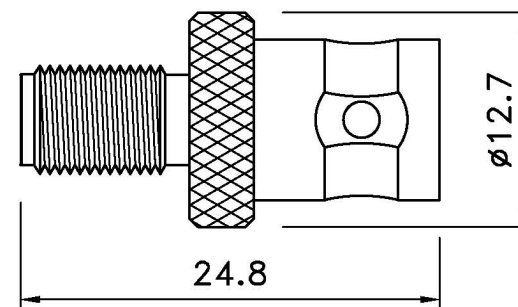

SMA MALE TO BNC MALE

SMA FEMALE TO BNC MALE

SERIES NO.
SMA-1033
SERIES NO.
SMA-1031

SERIES NO.
SMA-1028
SERIES NO.
SMA-1026

SMA MALE TO BNC FEMALE

SMA FEMALE TO BNC FEMALE

Prohibit re-circulating

RoHS
COMPLIANT

華耀科技有限公司
Hwa Yao Technologies co.,Ltd

TITLE
SMA TO BNC ADAPTER
DRAWING NO.
P4